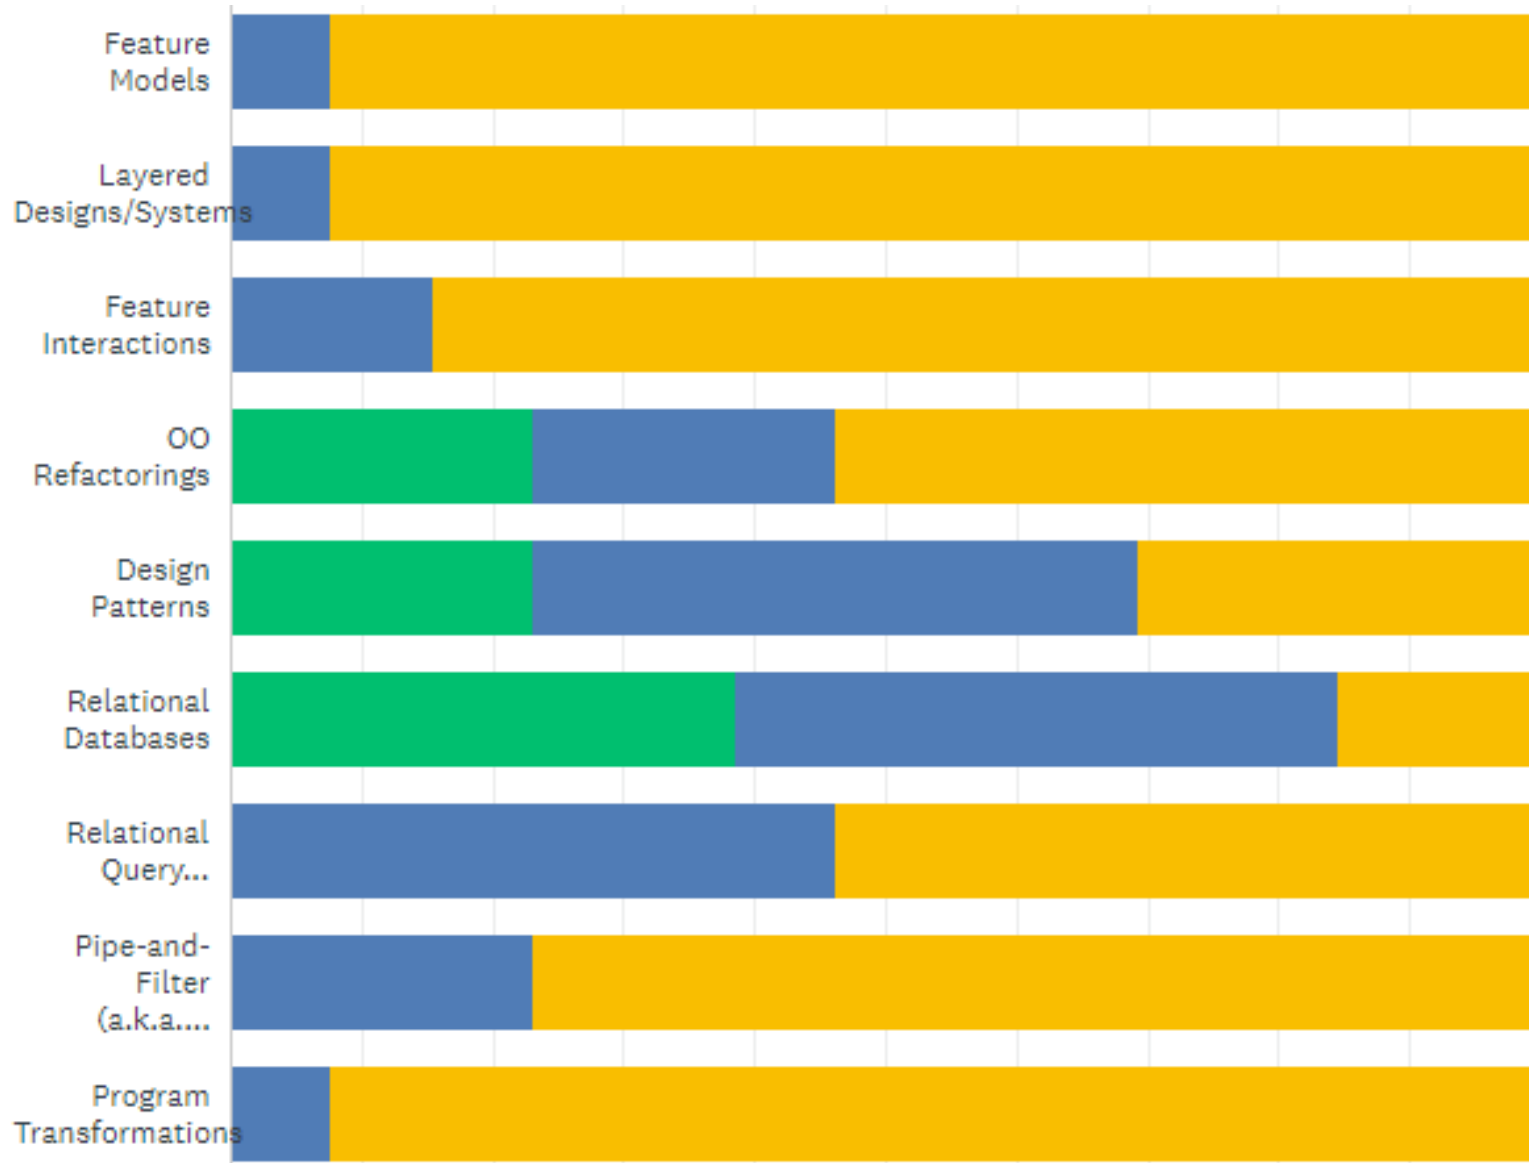

Pre-course Survey Results

As of 9:05Pm Tuesday, Jan 22

Major or Department?

Answered: 16 Skipped: 0

93%
registered

Now a quick survey of your knowledge -- be honest!

Answered: 13 Skipped: 3

Very Familiar Somewhat Familiar Not Familiar

Very Familiar Somewhat Familiar Not Familiar

Very Familiar Somewhat Familiar Not Familiar

RESPONSES (13) **WORD CLOUD** TAGS (0)

Cloud View

List View

machine learning