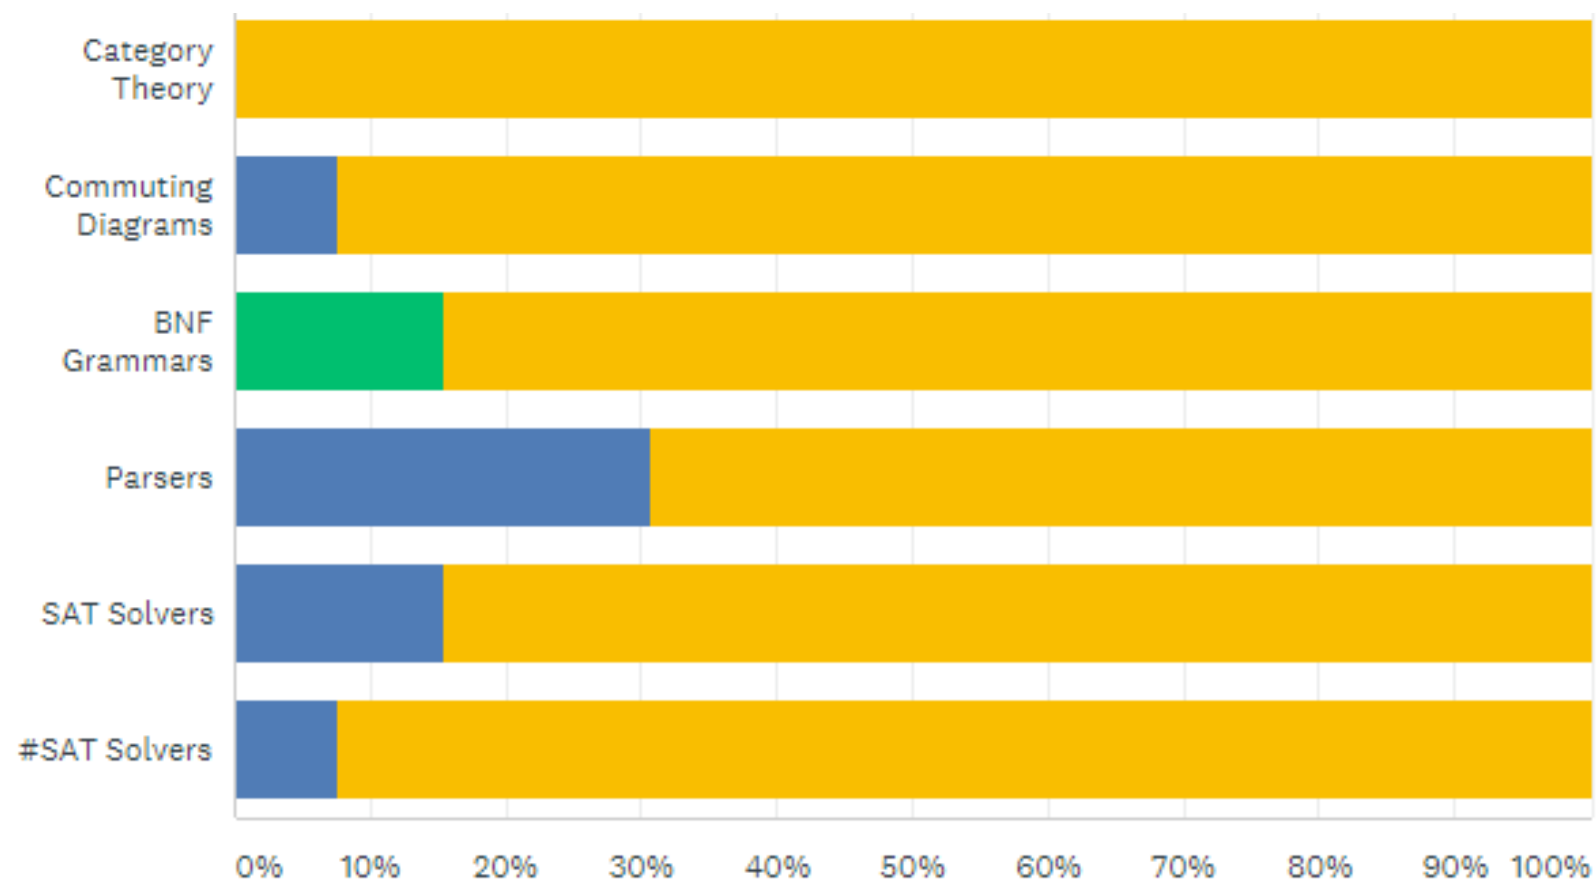

Pre-course Survey Results

As of 9:05Pm Tuesday, Jan 22

Major or Department?

Answered: 16 Skipped: 0

93%
registered

Now a quick survey of your knowledge -- be honest!

Answered: 13 Skipped: 3

Very Familiar Somewhat Familiar Not Familiar

Very Familiar Somewhat Familiar Not Familiar

Very Familiar Somewhat Familiar Not Familiar

RESPONSES (13) **WORD CLOUD** TAGS (0)

Cloud View

List View

machine learning