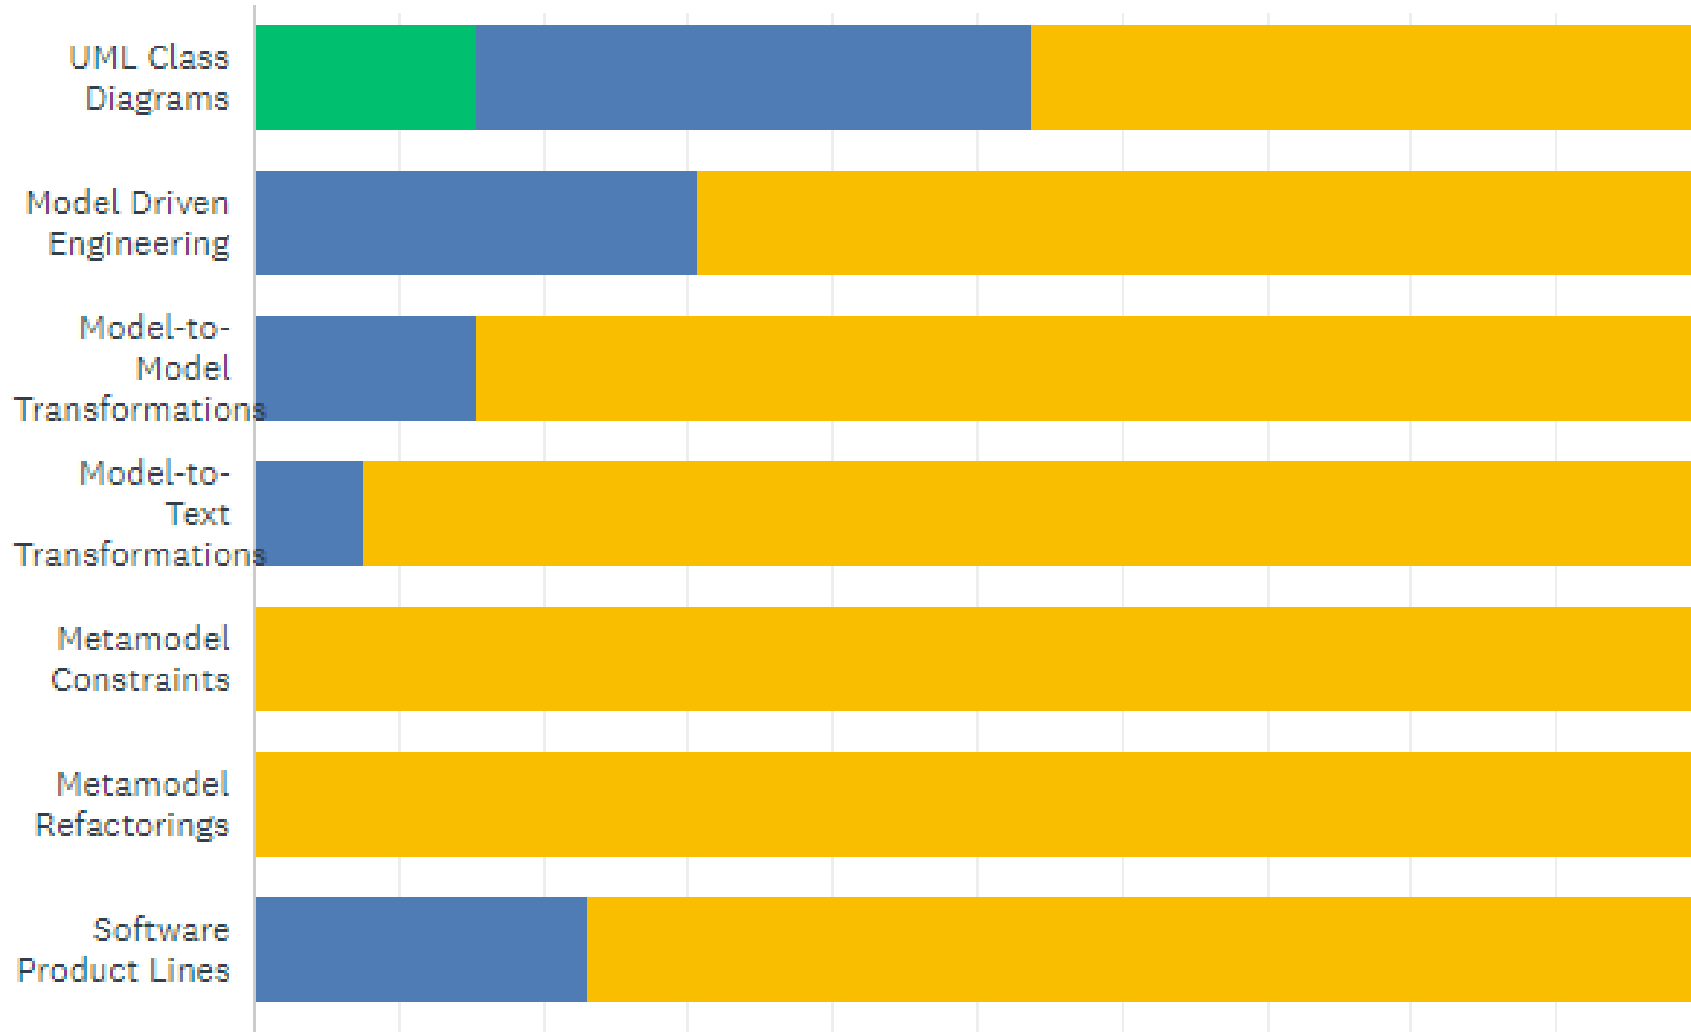

Pre-course Survey Results

As of 9:05Pm Tuesday, Jan 22

Major or Department?

Answered: 16 Skipped: 0

93%
registered

Now a quick survey of your knowledge -- be honest!

Answered: 13 Skipped: 3

Very Familiar Somewhat Familiar Not Familiar